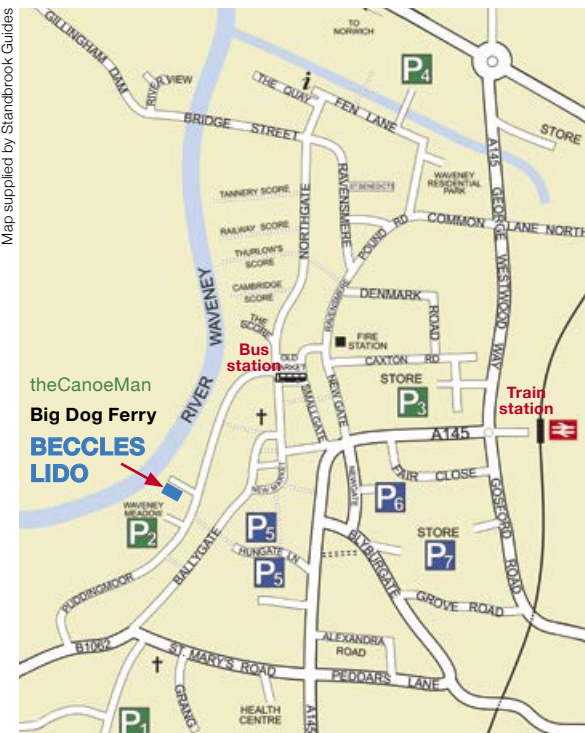

2019 Prices

Admission Prices *

	Off-Peak*	Peak*
Under 5 years†	Free	Free
Age 5-18, Students†	£4.00	£4.00
Over 60s, Disabled, Benefits, Concessions	£4.00	£4.00
Adult	£4.80	£5.80
Family: 2 Adults and up to 3 children†	£16.00	£17.50
Spectators	£3.00	£3.00

* 50p off admission on presentation of a same day bus or train ticket to Beccles or a paid mooring at the Lido

Swimming Lessons	Please phone for details
Special Occasions	The pool is available for private hire
Aquacise	Please phone for details
Discover Scuba Diving with East Point Scuba	Tuesdays 6:30-7:30pm Advance bookings only 01502 562135 e: eastpointscuba@gmail.com

Season Ticket Prices

	Standard	Same family (Bought together)	Add child (Age 5-18)
Peak* Adult	£95	£85	n/a
Family: 2 Adults and up to 3 children†	£260	n/a	£65
Family: 1 Adult & 2 Children†	£175	n/a	£65
Family: 2 Adults & 1 Child†	£200	n/a	n/a
Off-Peak* Adult	£80	£70	n/a
Age 5-18, Students,† Over 60s, Disabled, Benefits, Concessions	£75	£65	n/a

Please phone for more details **01502 713 297**

- ▶ **Bus** From Norwich or surrounding towns and villages*
- ▶ **Train** Beccles is on the Lowestoft to Ipswich line*
- ▶ **Cycle** Lots of racks to lock up your bicycle securely
- ▶ **River** Reasonably priced moorings at the Lido*
- ▶ **Car** Very limited parking at Lido but please see above map and our website for parking details nearby
- ▶ Why not take a river trip on **Big Dog Ferry** from the Lido to Geldeston? Pick up a leaflet at the Lido or visit www.bigdogferry.co.uk